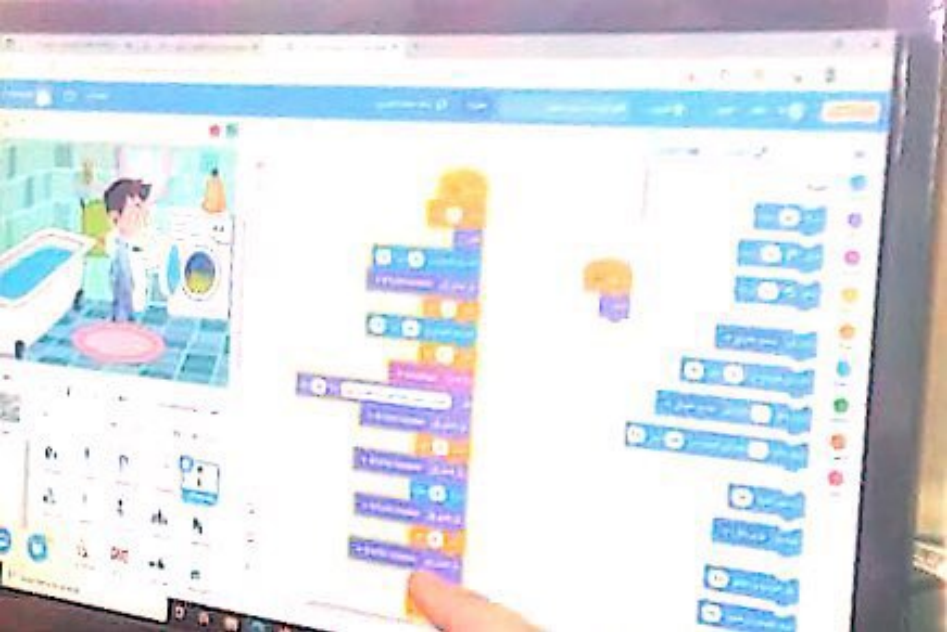

Scanned with CamScanner

Scanned with CamScanner

Scratch - Scratch Offline Editor

https://scratch.mit.edu/projects/646378641/editor

hamzaB

شاهد صفحة المشروع (5) مشرف قصة قلرة ماء حمزة محمد

الصورات المخططات

The image shows a Scratch project editor. On the left, there is a scene with a cityscape background and several characters sitting in a cafe. Below the scene is a toolbar with various icons for editing and adding elements. In the center, there is a script area with a stack of code blocks. The blocks include a 'when green flag clicked' block, a 'say' block with the text 'أنا حمزة', a 'change volume by' block with a value of -39, a 'say' block with the text 'أنا حمزة', a 'record' block with the text 'recording!', and a 'say' block with the text 'أنا حمزة'. On the right, there is a palette of blocks for the 'script' category, including 'when green flag clicked', 'say', 'change volume by', 'say', 'record', and 'say' blocks. The bottom of the screen shows a Windows taskbar with a search bar and various application icons.

Scanned with CamScanner