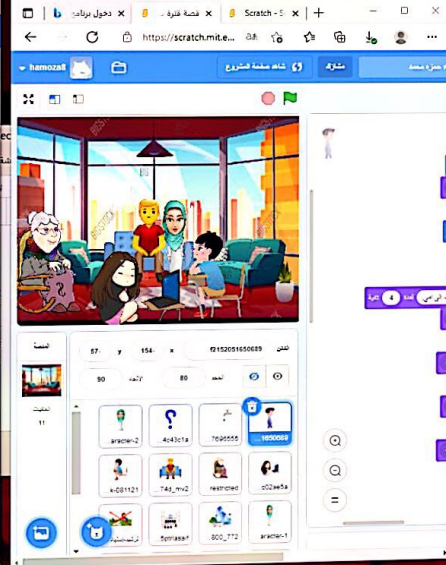

Scanned with CamScanner

Scanned with CamScanner

Scratch - Scratch Offline Editor

https://scratch.mit.edu/projects/646378641/editor

hamzaB

شاهد صفحة المشروع (5) مشرف قصة قلرة ماء حمزة محمد

الصورات المخططات

The image shows a Scratch project editor. On the left, there is a scene with a cityscape background and several characters sitting in a cafe. Below the scene is a toolbar with various icons for editing and adding elements. In the center, there is a script area with a stack of code blocks. The blocks include a 'when green flag clicked' block, a 'say' block with the text 'أنا حمزة', a 'change volume by' block with a value of -39, a 'say' block with the text 'أنا حمزة', a 'record' block with the text 'recording!', and a 'say' block with the text 'أنا حمزة'. On the right, there is a palette of blocks for the 'script' category, including 'when green flag clicked', 'say', 'change volume by', 'say', 'record', and 'say' blocks. The bottom of the screen shows a Windows taskbar with a search bar and various application icons.

Scanned with CamScanner