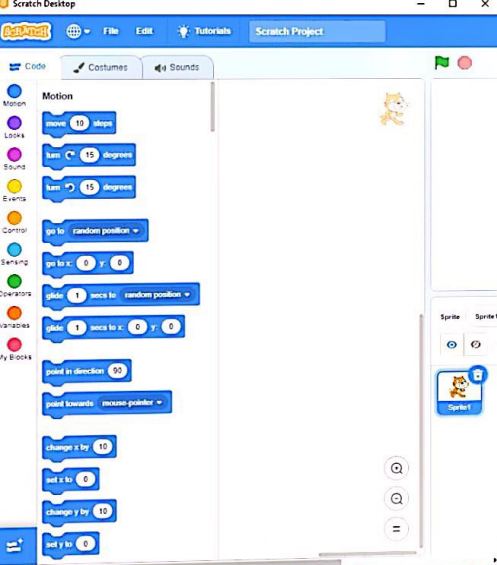

Scanned with CamScanner

Scanned with CamScanner

Scratch - Scratch Offline Editor

https://scratch.mit.edu/projects/646378641/editor

hamzaB

شاهد صفحة المشروع (5) مشرف قصة قلرة ماء حمزة محمد

الصورات المخططات

The image shows a Scratch project editor. On the left, there is a scene with a cityscape background and several characters sitting in a cafe. Below the scene is a toolbar with various icons for editing and adding elements. In the center, there is a script area with a stack of code blocks. The blocks include a 'when green flag clicked' block, a 'say' block with the text 'أنا حمزة', a 'change volume by' block with a value of -39, a 'say' block with the text 'أنا حمزة', a 'record' block with the text 'recording!', and a 'say' block with the text 'أنا حمزة'. On the right, there is a palette of blocks for the 'script' category, including 'when green flag clicked', 'say', 'change volume by', 'say', 'record', and 'say' blocks. The bottom of the screen shows a Windows taskbar with a search bar and various application icons.

Scanned with CamScanner