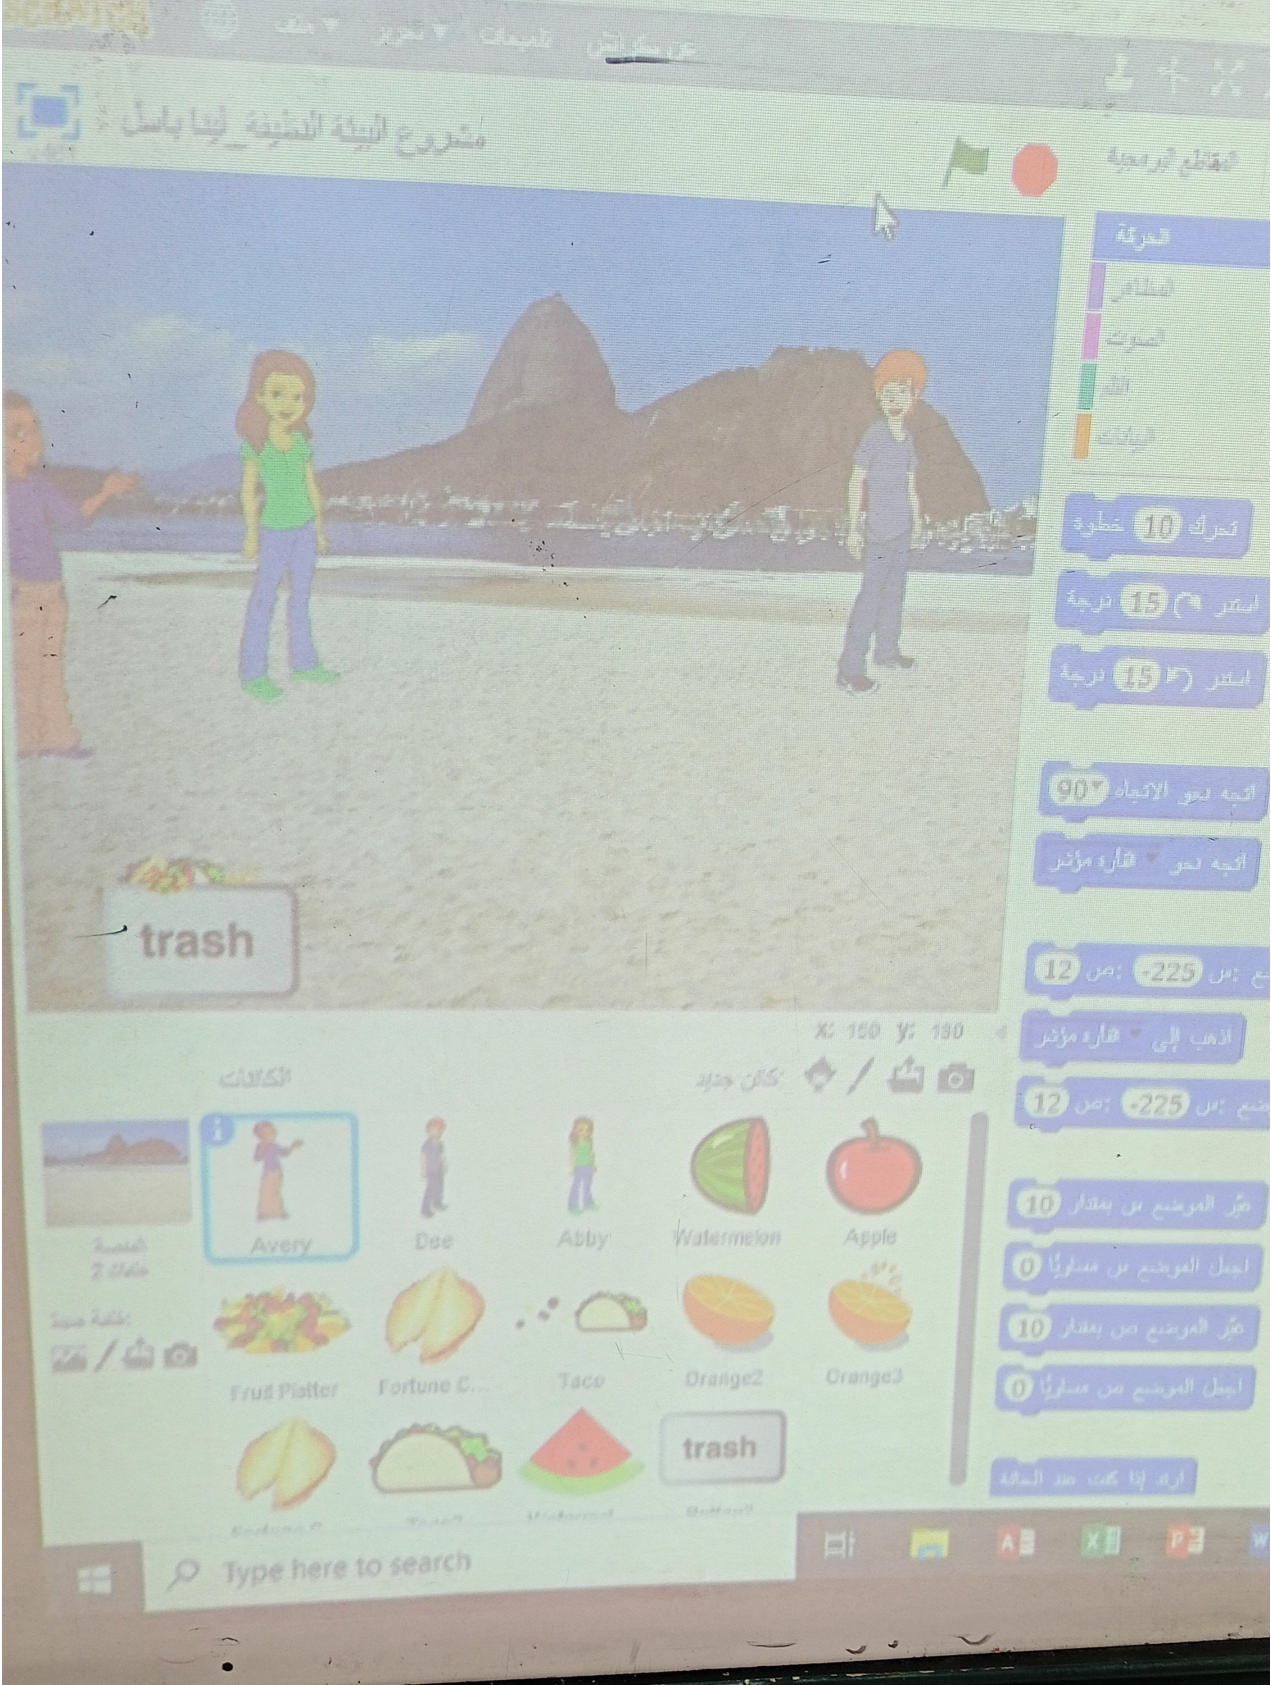

2
المعالجة والتحكم

الروبوت

3
مخرجات